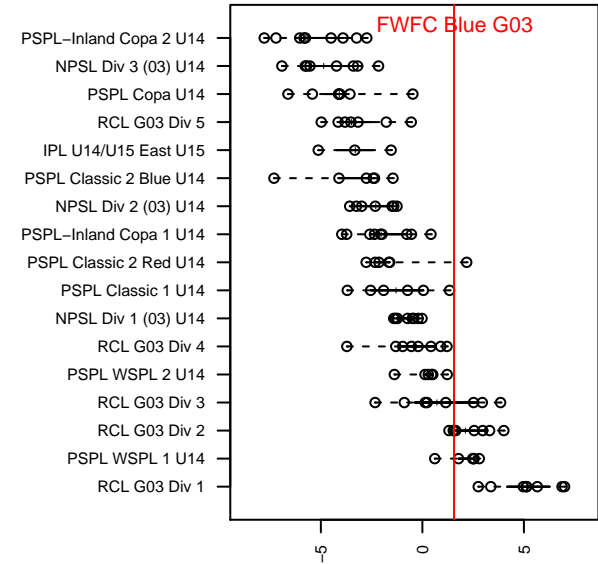

**attack and defense rating
relative to others at age
and all opponents in last 13 months**