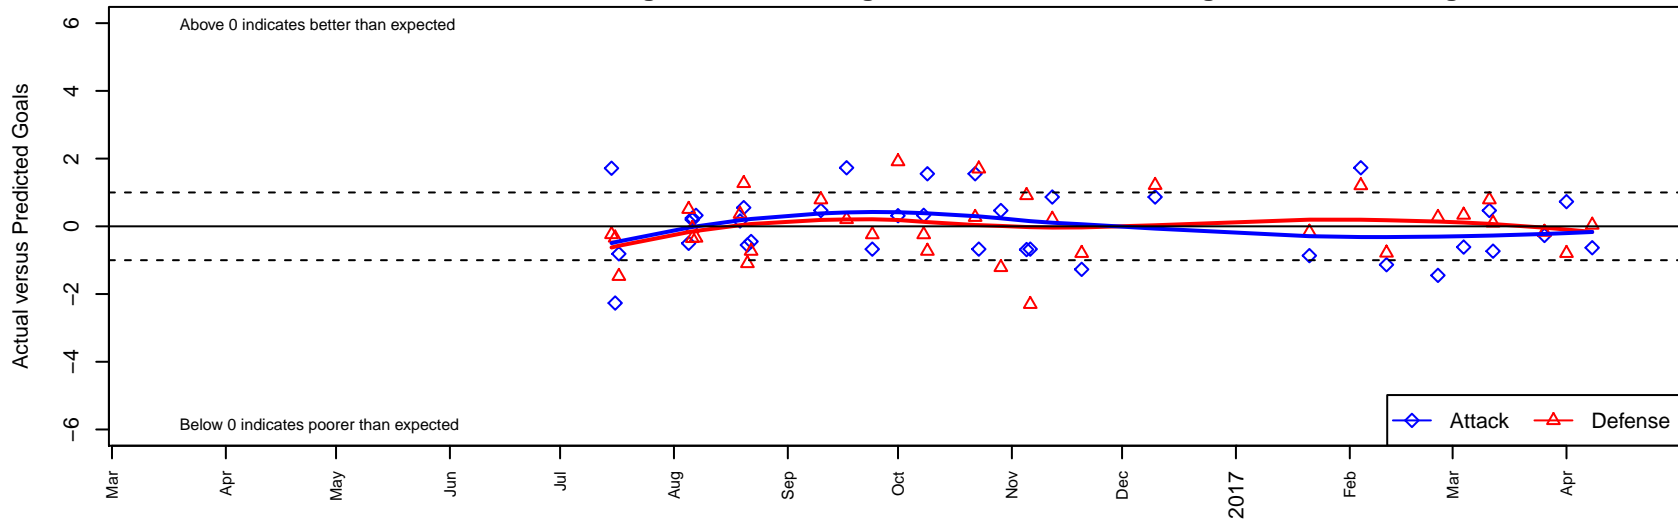

FWFC Blue G03

Federal Way FC
 Federal Way, WA
 G03 total strength=1353
 attack=6.84 defense=6.78
 fall league = RCL G03 Div 2
 spr league = Win RCL G03 Div 2

alt names used:
 FWFC G03 Blue
 FWFC G03 Blue (A)
 FWFC G03 BLUE (WA)
 FWFC G03 BLUE (WA)
 FWFC G03 Blue (A)
 FWFC G03 Blue (A)

FWFC Blue G03
 Dots are actual minus expected GF (blue circles) and GA (red triangles).
 Blue line is smoothed change in attack strength. Red is smoothed change in defense strength.

**attack and defense variance (black dot)
relative to other teams
and top 10 in region**