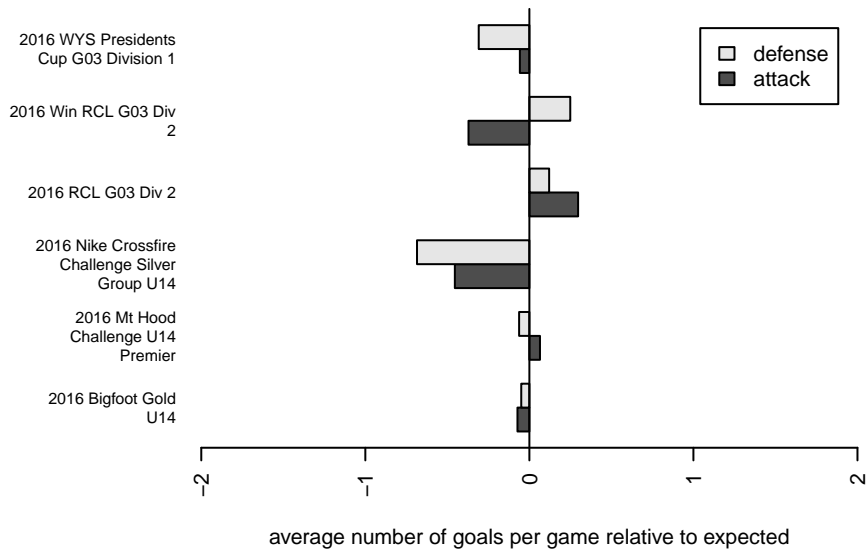

Performance relative to 13 month average