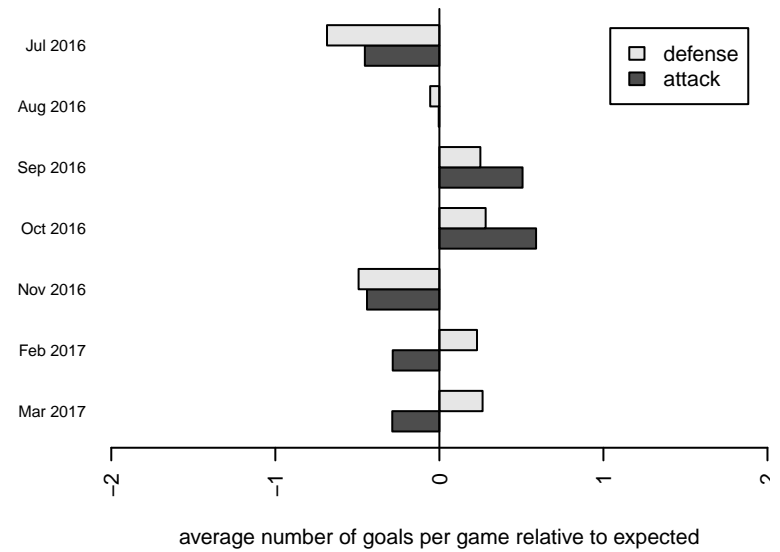

Performance relative to 13 month average