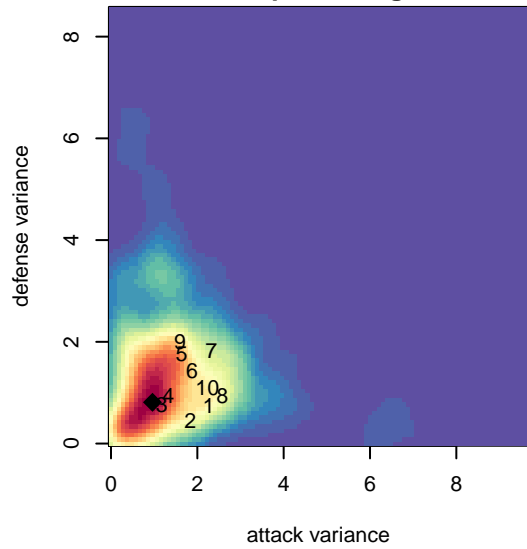

FWFC Blue G03

Federal Way FC
 Federal Way, WA
 G03 total strength=1353
 attack=6.84 defense=6.78
 fall league = RCL G03 Div 2
 spr league = Win RCL G03 Div 2

alt names used:
 FWFC G03 Blue
 FWFC G03 Blue (A)
 FWFC G03 BLUE (WA)
 FWFC G03 BLUE (WA)
 FWFC G03 Blue (A)
 FWFC G03 Blue (A)

FWFC Blue G03
 Dots are actual minus expected GF (blue circles) and GA (red triangles).
 Blue line is smoothed change in attack strength. Red is smoothed change in defense strength.

**attack and defense variance (black dot)
relative to other teams
and top 10 in region**